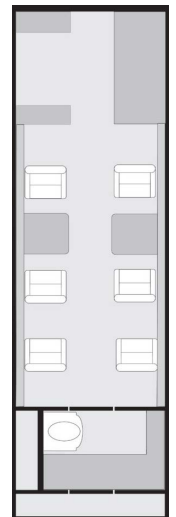

### The Amenities

- refreshment center
- cabin telephone
- cabin power outlets
- enclosed lavatory

yes

yes

no

no

no

no

### jet specs

passengers (up to)

**6**

baggage capacity (up to)

**65** cu ft

x2

x1

x4

x1

max range (full capacity)

**4/1684**

hours/miles

cruise speed

**480** miles/hour

### the arrangement

- cabin length: 15 ft 8 in

- cabin height: 4 ft 9 in

- max speed: 480 mph

- max range (half capacity):  
4.5 hours/1872 miles