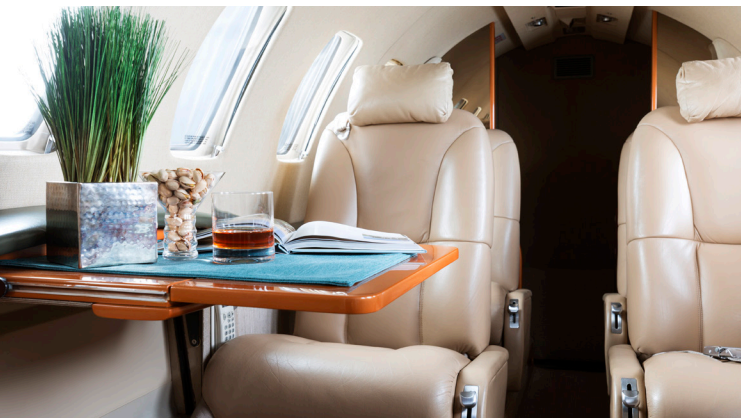

### the details

With a quiet cabin, pleasant club seating and a stocked refreshment bar, the Cessna Citation CJ2 is ideal for busy executives on the go. With more range than the smaller CJ models and a 6-person configuration, the CJ2 will get your team where they need to be quickly, comfortably and at a cost that keeps you on budget.

### the amenities

- hot coffee carafe
- enclosed lavatory
- fresh ice compartment
- leather captain's chairs
- personal reading lights

### jet specs

passengers (up to)

6

baggage capacity (up to)

74 cu ft

max range (half capacity)

3.2/1150

hours/miles

cruise speed

450 miles/hour

- cabin length: 13 ft 7 in
- cabin width: 4 ft 9 in
- cabin height: 4 ft 8 in
- max speed: 480 mph
- max range (half capacity): 3.2 hours/1,150 miles