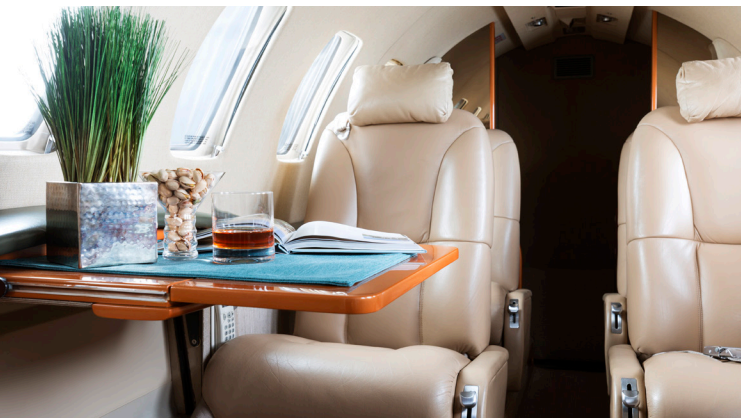

the citation cj2

the details

The Cessna Citation CJ2 is known for its luxuriously appointed amenities and quiet cabin. With more range than the smaller CJ models it's ideal for private jet travel and busy executives on the go. Configured to seat six passengers, the CJ2 brings comfort, luxury and performance together in a light corporate jet.

the amenities

- cabin speakers
- enclosed lavatory
- leather captain's chairs
- hot coffee carafe
- fresh ice compartment
- personal reading lights

jet specs

passengers (up to)

6

baggage capacity (up to)

74 cu ft

max range (half capacity)

3.2/1150

hours/miles

cruise speed

450 miles/hour

- cabin length: 13 ft 7 in
- cabin width: 4 ft 9 in
- cabin height: 4 ft 8 in
- max speed: 480 mph
- max range (half capacity): 3.2 hours/1,150 miles