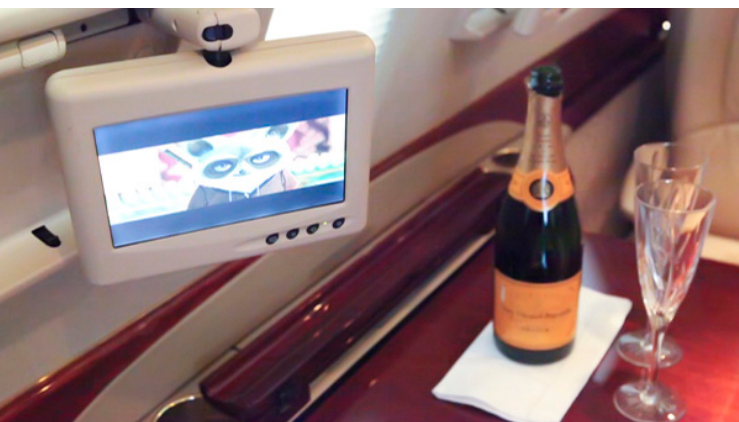

### the details

Perfect for island hopping or domestic business flights, the Citation Sovereign is capable of landing in smaller airports. From Addison Airport, this jet cruises at a speed of 505 mph and comfortably seats ten passengers.

Enjoy two DVD players, headsets, Wi-Fi and a well-appointed refreshment center. Or take advantage of this jet's living room comforts and relax on the Sovereign's plush sofa seating.

### the amenities

- refreshment center
- cabin speakers
- DVD player (2)
- enclosed lavatory
- headsets
- airshow system
- video monitors (7)

cruise speed

**505** miles/hour

- cabin length: 25 ft 4 in
- cabin width: 5 ft 10 in
- cabin height: 5 ft 8 in
- max speed: 527 mph
- max range (half capacity): 5.5 hours/2,700 miles